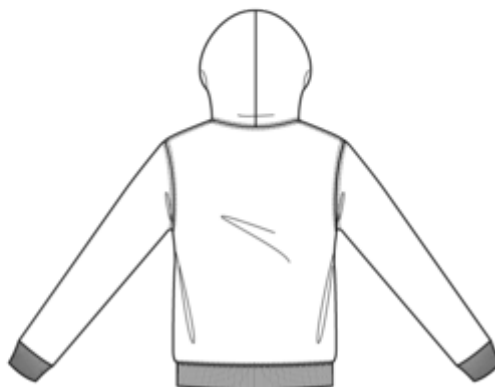

# KARIBAN

K476

Herensweater met capuchon

## Afmeting

Measurements in cm	XS	S	M	L	XL	XXL	3XL	4XL
TE01 - 1/2 chest width at 1.5cm below armhole	49.00	52.00	55.00	58.00	61.00	64.00	67.00	70.00
TF01 - Total height from HSP	69.00	71.00	73.00	75.00	77.00	79.00	81.00	83.00
TG02 - Long sleeve length	60.50	61.50	62.50	63.50	64.50	65.50	66.50	67.50