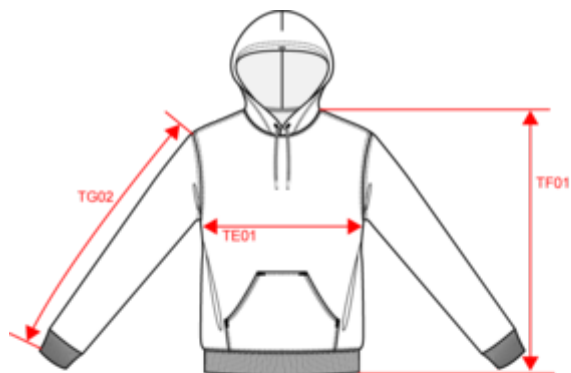

# KARIBAN

K476

Herensweater met capuchon

## Afmeting

Measurements in cm	XS	S	M	L	XL	XXL	3XL	4XL
TE01 - 1/2 chest width at 1.5cm below armhole	49.00	52.00	55.00	58.00	61.00	64.00	67.00	70.00
TF01 - Total height from HSP	69.00	71.00	73.00	75.00	77.00	79.00	81.00	83.00
TG02 - Long sleeve length	60.50	61.50	62.50	63.50	64.50	65.50	66.50	67.50