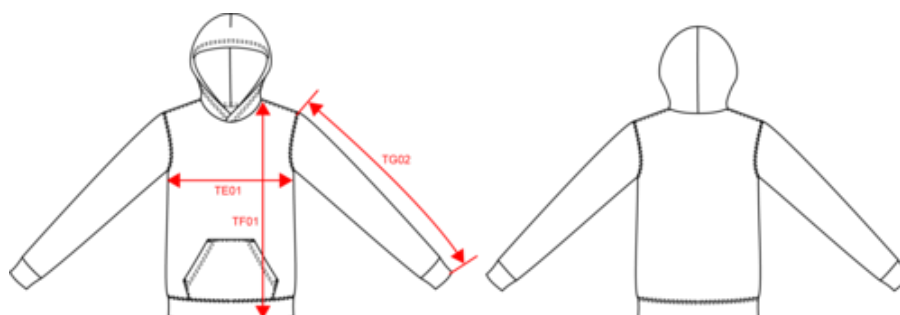

KARIBAN

K477

Kindersweater met capuchon

Afmeting

Measurements in cm	4/6 years	6/8 years	8/10 years	10/12 years	12/14 years
TE01 - 1/2 chest width at 1.5cm below armhole	36.70	38.40	41.00	44.50	48.00
TF01 - Total height from HSP	45.90	50.70	55.50	60.30	65.10
TG02 - Long sleeve length	36.40	40.60	45.00	49.60	54.20